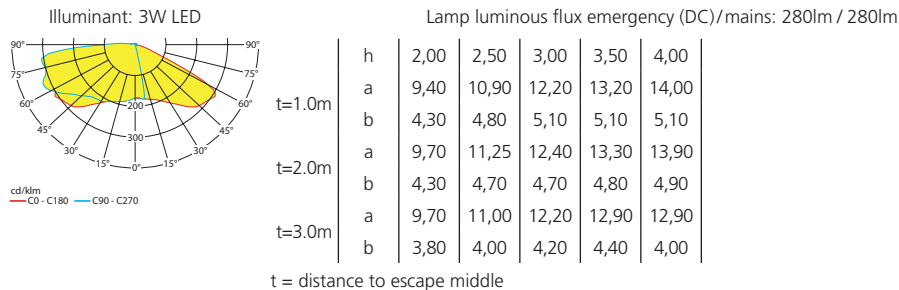

Lighting datas and tables of luminaire distances (E = 1,25 lx)

Wall mounting

■ Luminaires for central battery systems Wide area optic

Distance table for plane emergency routes / distance data in meters