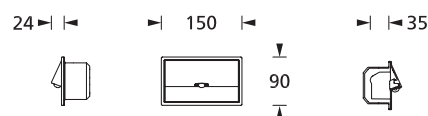

Recessed mounting