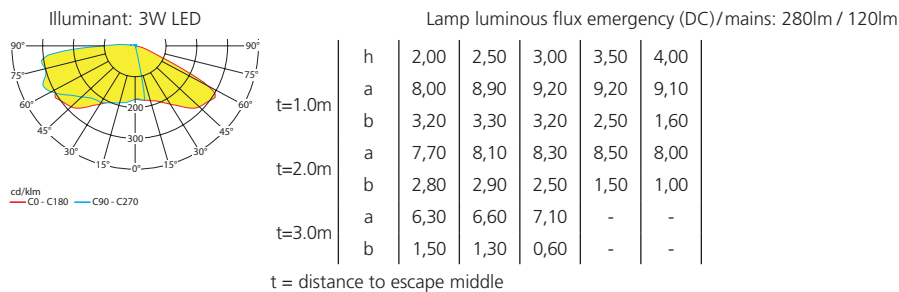

■ Self contained luminaires Wide area optic

Distance table for plane emergency routes / distance data in meters