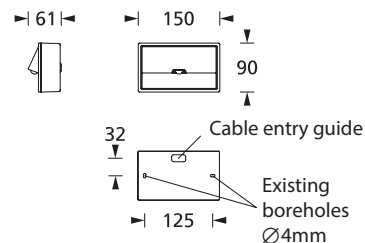

Surface mounting

Accessories (not included in the delivery)

Construction set, rectangular

Approved two-gang boxes from Comp. Kaiser (not included in the delivery)

Two-gang boxes for cavity wall installation	Kaiser Art. No.: 9062-02 Wall cutout: 2x Ø 68mm
Two-gang boxes for flush-mounting installation	Kaiser Art. No.: 1656-21 Wall cutout: 2x Ø 60mm
Two-gang boxes for on-side mixed concrete	Kaiser Art. No.: 1269-01 Wall cutout: 60 x 131mm
Fire-protection boxes	no boxes allowed

Technische Änderungen vorbehalten/Technical changes reserved