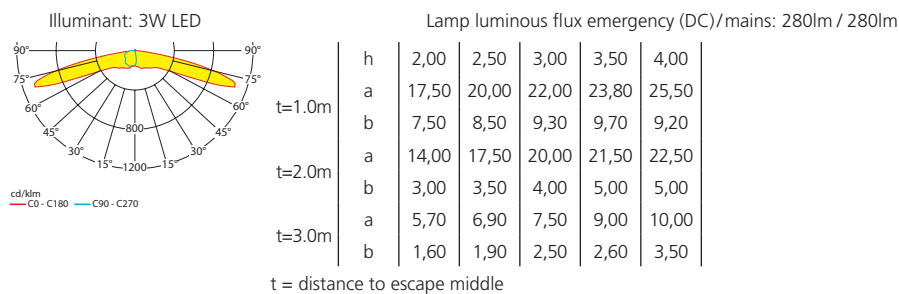

■ Luminaires for central battery systems Escape route optic

Distance table for plane emergency routes / distance data in meters