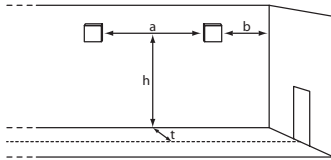

Lighting datas and tables of luminaire distances (E = 1,25 lx)