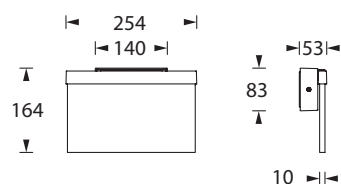

With the two accessory sets, central pendulum and wire mounting, the luminaire is very changeable and versatile.

The 10 mm light-deflecting pane is illuminated with a 1 or 2 watt LED-bar. A pictogram set with arrow left / right / down / blind is already enclosed.

Technical specifications

Visibility distance	23 m
Connecting terminals	2 x 2,5 mm² for double assignment
Casing/colour	Aluminum die-cast / white or black
Type of assembly	Universal mounting
Dimensions (WxHxD)	
Ceiling	254 x 194 x 83 mm
Wall	254 x 164 x 53 mm
Protection class	IP40
Safety class	II

Illuminant	■ Luminaires for central battery systems		■ Self contained luminaires	
	1 W LED-bar	2 W LED-bar	1 W LED-bar	2 W LED-bar
Light current mains operation	130lm	260lm	130lm	260lm
Luminous flux				
Emergency (DC)/mains 1h/3h/8h	-		15-50%/100%	
Power consumption	4,5 VA	5,5 VA	4,5 VA	5,5 VA
Battery current input	11 mA	14 mA	-	
Rated operating time				
Battery operation	-		1h/3h/8h	
Voltage supply	230V 50/60Hz / 220V DC +25/-20%		230V 50/60Hz	
NiMh-Akku	-		4,8V 0,8Ah	
Temperature range	-10°C to +40°C		-	
Non-maintained mode	-		-0°C to +35°C	
Maintained mode	-		-5°C to +30°C	
optional:				
Multi-switch and monitoring module	ELC, MSÜ3, SET009, SET010		-	
Self monitoring	-		SELF CHECK	
Central monitoring	-		SAFELOG Line SAFELOG Wireless	

Accessories

Accessories	Pictogram-set*
Central pendulum set	Exit pictogram FR
Cable assembly set	Exit pictogram FL
Universal cover plate for ceiling cutouts	Exit pictogram FU
Back box with lateral cable entry	Blind pane

Various single pictograms as well as sets * Pictogram-set included in the delivery. Other pictograms available on request.