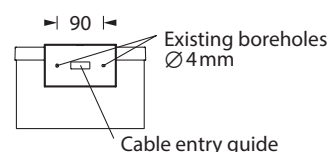

With the two accessory sets, central pendulum and wire mounting, the luminaire is very changeable and versatile.

The 10 mm light-deflecting pane is illuminated with a 1 or 2 watt LED-bar. A pictogram set with arrow left / right / down / blind is already enclosed.

Technical specifications

Visibility distance	23 m
Connecting terminals	2 x 2,5 mm² for double assignment
Casing/colour	Aluminum die-cast / white or black
Type of assembly	Universal mounting
Dimensions (WxHxD)	
Ceiling	254 x 194 x 83 mm
Wall	254 x 164 x 53 mm
Protection class	IP40
Safety class	II

Illuminant	■ Luminaires for central battery systems		■ Self contained luminaires	
	1 W LED-bar	2 W LED-bar	1 W LED-bar	2 W LED-bar
Light current mains operation	130lm	260lm	130lm	260lm
Luminous flux				
Emergency (DC)/mains 1h/3h/8h	-		15-50%/100%	
Power consumption	4,5 VA	5,5 VA	4,5 VA	5,5 VA
Battery current input	11 mA	14 mA	-	
Rated operating time				
Battery operation	-		1h/3h/8h	
Voltage supply	230V 50/60Hz / 220V DC +25/-20%		230V 50/60Hz	
NiMh-Akku	-		4,8V 0,8Ah	
Temperature range	-10°C to +40°C		-	
Non-maintained mode	-		-0°C to +35°C	
Maintained mode	-		-5°C to +30°C	
optional:				
Multi-switch and monitoring module	ELC, MSÜ3, SET009, SET010		-	
Self monitoring	-		SELF CHECK	
Central monitoring	-		SAFELOG Line SAFELOG Wireless	

Accessories

Accessories	Pictogram-set*
Central pendulum set	Exit pictogram FR
Cable assembly set	Exit pictogram FL
Universal cover plate for ceiling cutouts	Exit pictogram FU
Back box with lateral cable entry	Blind pane

Various single pictograms as well as sets * Pictogram-set included in the delivery. Other pictograms available on request.