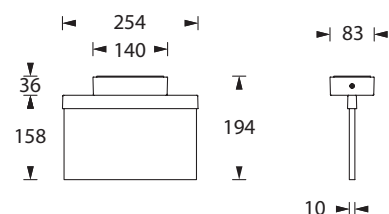

With the two accessory sets, central pendulum and wire mounting, the luminaire is very changeable and versatile.

The 10 mm light-deflecting pane is illuminated with a 1 or 2 watt LED-bar. A pictogram set with arrow left / right / down / blind is already enclosed.

Technical specifications

Visibility distance	23 m
Connecting terminals	2 x 2,5 mm² for double assignment
Casing/colour	Aluminum die-cast / white or black
Type of assembly	Universal mounting
Dimensions (WxHxD)	
Ceiling	254 x 194 x 83 mm
Wall	254 x 164 x 53 mm
Protection class	IP40
Safety class	II

Illuminant	■ Luminaires for central battery systems		■ Self contained luminaires	
	1 W LED-bar	2 W LED-bar	1 W LED-bar	2 W LED-bar
Light current mains operation	130lm	260lm	130lm	260lm
Luminous flux				
Emergency (DC)/mains 1h/3h/8h	-		15-50%/100%	
Power consumption	4,5 VA	5,5 VA	4,5 VA	5,5 VA
Battery current input	11 mA	14 mA	-	
Rated operating time				
Battery operation	-		1h/3h/8h	
Voltage supply	230V 50/60Hz / 220V DC +25/-20%		230V 50/60Hz	
NiMh-Akku	-		4,8V 0,8Ah	
Temperature range	-10°C to +40°C		-	
Non-maintained mode	-		-0°C to +35°C	
Maintained mode	-		-5°C to +30°C	
optional:				
Multi-switch and monitoring module	ELC, MSÜ3, SET009, SET010		-	
Self monitoring	-		SELF CHECK	
Central monitoring	-		SAFELOG Line SAFELOG Wireless	

Accessories

Accessories	Pictogram-set*
Central pendulum set	Exit pictogram FR
Cable assembly set	Exit pictogram FL
Universal cover plate for ceiling cutouts	Exit pictogram FU
Back box with lateral cable entry	Blind pane

Various single pictograms as well as sets * Pictogram-set included in the delivery. Other pictograms available on request.