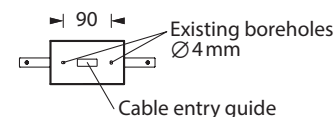

With the two accessory sets, central pendulum and wire mounting, the luminaire is very changeable and versatile.

The 10 mm light-deflecting pane is illuminated with a 1 or 2 watt LED-bar. A pictogram set with arrow left / right / down / blind is already enclosed.

Technical specifications

Visibility distance	23 m
Connecting terminals	2 x 2,5 mm² for double assignment
Casing/colour	Aluminum die-cast / white or black
Type of assembly	Universal mounting
Dimensions (WxHxD)	
Ceiling	254 x 194 x 83 mm
Wall	254 x 164 x 53 mm
Protection class	IP40
Safety class	II

Illuminant	■ Luminaires for central battery systems		■ Self contained luminaires	
	1 W LED-bar	2 W LED-bar	1 W LED-bar	2 W LED-bar
Light current mains operation	130lm	260lm	130lm	260lm
Luminous flux				
Emergency (DC)/mains 1h/3h/8h	-		15-50%/100%	
Power consumption	4,5 VA	5,5 VA	4,5 VA	5,5 VA
Battery current input	11 mA	14 mA	-	
Rated operating time				
Battery operation	-		1h/3h/8h	
Voltage supply	230V 50/60Hz / 220V DC +25/-20%		230V 50/60Hz	
NiMh-Akku	-		4,8V 0,8Ah	
Temperature range	-10°C to +40°C		-	
Non-maintained mode	-		-0°C to +35°C	
Maintained mode	-		-5°C to +30°C	
optional:				
Multi-switch and monitoring module	ELC, MSÜ3, SET009, SET010		-	
Self monitoring	-		SELF CHECK	
Central monitoring	-		SAFELOG Line SAFELOG Wireless	

Accessories

Accessories	Pictogram-set*
Central pendulum set	Exit pictogram FR
Cable assembly set	Exit pictogram FL
Universal cover plate for ceiling cutouts	Exit pictogram FU
Back box with lateral cable entry	Blind pane

Various single pictograms as well as sets * Pictogram-set included in the delivery. Other pictograms available on request.