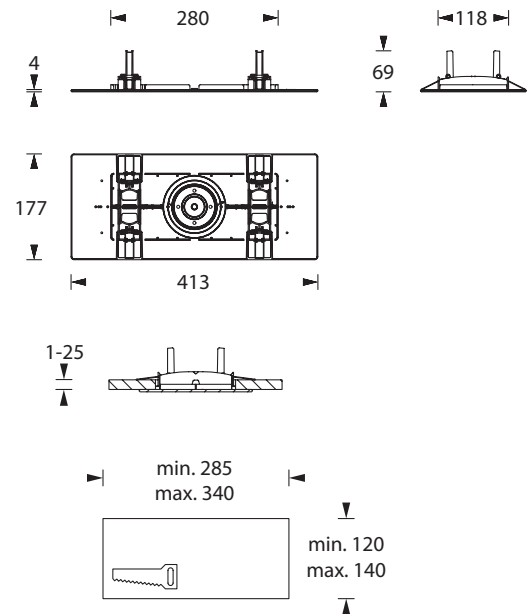

Nicht verwendbar in Verbindung mit einem Deckeneinbaurahmen.

Universal cover plate for ceiling cutouts

With the universal cover plate, existing ceiling cutouts can be covered and different types of luminaires can be mounted surface or recessed. Easy luminaire mounting due to pre-stamped mounting holes.

Cannot be used in conjunction with a recessed ceiling frame.

Technische Daten / Technical specifications

Material	Polycarbonat Polycarbonate
Farbe/color	weiß white
Abmessungen (B x H x T) Dimensions (W x H x D)	413 x 69 x 177 mm
Deckenausschnitt (B x H) Ceiling Cutout (W x H)	min. 285 / max. 340 min. 120 / max. 140 mm
Max. Traglast Max. load capacity	1,8 kg