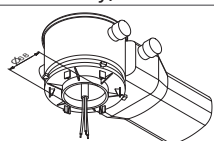

The luminaire can be installed together with a HALOX concrete recessed housing. ¹⁾

Technical specifications

Connecting terminals	2 x 2,5 mm² for double assignment
Casing/colour	Polycarbonate, white / with aluminum heat sink
Type of assembly	Recessed ceiling mounting
Dimensions	
Luminaire body (ØxD)	80 x 47 mm
Container (WxHxD)	197 x 73 x 30 mm
Protection class	
Luminaire body	IP40
Container	IP20
Safety class	II

	■ Luminaires for central battery systems	■ Self contained luminaires
Illuminant	3W LED	3W LED
Light current	280lm	120lm (net)
Rated operating time 1h/3h	-	280lm (emergency)
Rated operating time 8h	-	120lm (emergency)
Luminous flux		
Emergency (DC)/mains 1h/3h	-	100% / 45%
Emergency (DC)/mains 8h	-	45% / 45%
Power consumption	6VA	5VA
Battery current input	15mA	-
Voltage supply	230V 50/60Hz / 220V DC +25/-20%	230V 50/60Hz
NiMh-Akku 1h/3h/8h	-	4,8V 2,0Ah
Temperature range	-10°C to +40°C	-
non-maintained mode	-	0°C to +35°C
maintained mode	-	-5°C to +30°C
optional:		
Multi-switch and monitoring module	ELC, MSÜ3, SET009, SET010	-
Self monitoring	-	SELF CHECK
Central monitoring	-	SAFELOG Line SAFELOG Wireless

Accessories

Square frame
Hall downlight 60° accessories-set
5lx-optic accessories-set

¹⁾ Approved concrete installation housings from Comp. Kaiser (not included in the delivery): Recessed housings for on-side mixed concrete

HALOX 100 Kaiser Art. No. 1281-00
with tunnel 190 Kaiser Art. No. 1281-30
with e.g. cover Kaiser Art. No. 1281-01