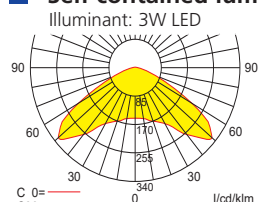

Self contained luminaires Wide area optic Distance table for plane emergency routes / distance data in meters

	h	2,50	3,00	3,50	4,00	4,50	5,00	5,50	6,00	6,50	7,00	7,50	8,00	8,50	9,00	9,50	10,00	10,50	11,00	11,50
a	10,50	11,90	13,20	14,10	14,60	14,90	14,80	14,60	14,20	12,00	9,90	7,80	-	-	-	-	-	-	-	-
b	4,70	5,10	5,20	5,20	5,00	4,50	3,30	2,00	0,90	0,80	0,80	0,80	-	-	-	-	-	-	-	-
c	10,50	11,90	13,20	14,10	14,60	14,90	14,80	14,60	14,20	12,00	9,90	7,80	-	-	-	-	-	-	-	-
d	4,70	5,10	5,20	5,20	5,00	4,50	3,30	2,00	0,90	0,80	0,80	0,80	-	-	-	-	-	-	-	-