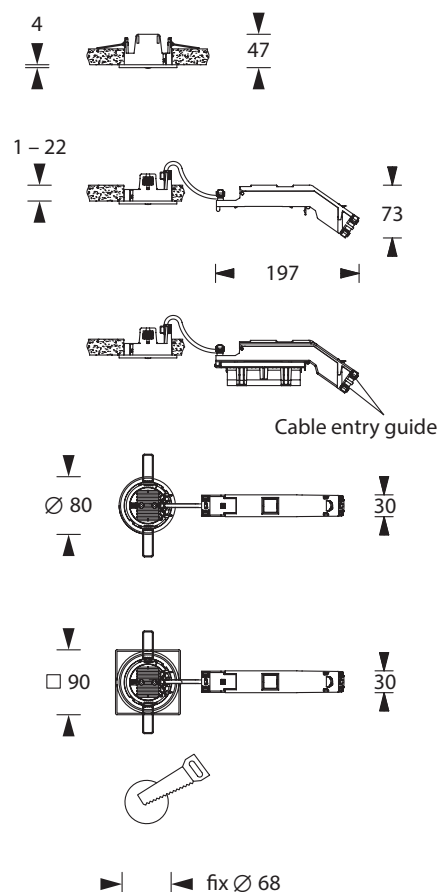

## Technical specifications

Connecting terminals	2 x 2,5 mm <sup>2</sup> for double assignment
Casing/colour	Polycarbonate, white / with aluminum heat sink
Type of assembly	Recessed ceiling mounting
Dimensions	
Luminaire body (ØxD)	80 x 47 mm
Container (WxHxD)	197 x 73 x 30 mm
Protection class	
Luminaire body	IP40
Container	IP20
Safety class	II

Attention: Minimum installation depth 80 mm