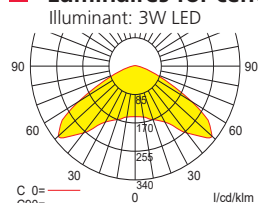

Luminaires for central battery systems Wide area optic Distance table for plane emergency routes / distance data in meters

	h	2,50	3,00	3,50	4,00	4,50	5,00	5,50	6,00	6,50	7,00	7,50	8,00	8,50	9,00	9,50	10,00	10,50	11,00	11,50
a	10,50	11,90	13,20	14,10	14,60	14,90	14,80	14,60	14,20	12,00	9,90	7,80	-	-	-	-	-	-	-	-
b	4,70	5,10	5,20	5,20	5,00	4,50	3,30	2,00	0,90	0,80	0,80	0,80	-	-	-	-	-	-	-	-
c	10,50	11,90	13,20	14,10	14,60	14,90	14,80	14,60	14,20	12,00	9,90	7,80	-	-	-	-	-	-	-	-
d	4,70	5,10	5,20	5,20	5,00	4,50	3,30	2,00	0,90	0,80	0,80	0,80	-	-	-	-	-	-	-	-