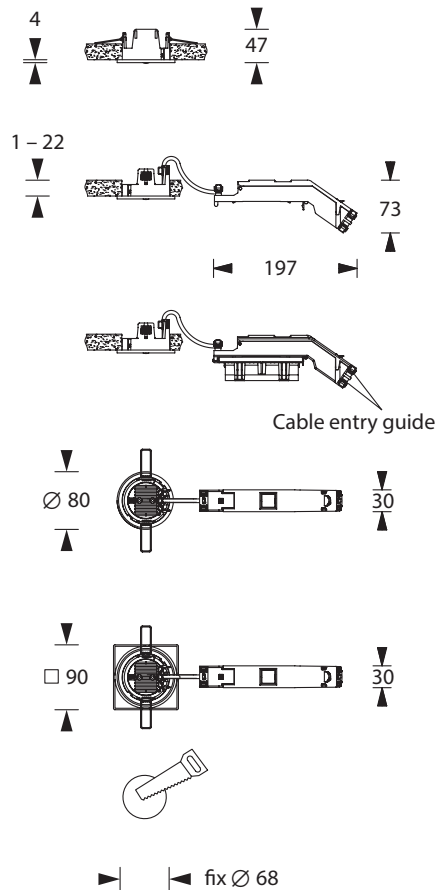

The luminaire can be installed together with a HALOX concrete recessed housing. ¹⁾

Technical specifications

Connecting terminals	2 x 2,5 mm ² for double assignment
Casing/colour	Polycarbonate/white
Type of assembly	Recessed ceiling mounting
Dimensions	
Luminaire body (ØxD)	80 x 47 mm
Container (WxHxD)	197 x 73 x 30 mm
Protection class	
Luminaire body	IP40
Container	IP20
Safety class	II

Attention: Minimum installation depth 80 mm

Technische Änderungen vorbehalten/Technical changes reserved

Lighting datas and tables of luminaire distances (E = 1,25 lx)

Ceiling installation

■ Luminaires for central battery systems Wide area optic Distance table for plane emergency routes / distance data in meters