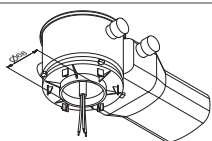

The luminaire can be installed together with a HALOX concrete recessed housing. ¹⁾

Technical specifications

Connecting terminals	2 x 2,5 mm² for double assignment
Casing/colour	Polycarbonate/white
Type of assembly	Recessed ceiling mounting
Dimensions	
Luminaire body (ØxD)	80 x 47 mm
Container (WxHxD)	197 x 73 x 30 mm
Protection class	
Luminaire body	IP40
Container	IP20
Safety class	II

	■ Luminaires for central battery systems	■ Self contained luminaires
Illuminant	3W LED	3W LED
Light current	280lm	120lm (net)
Rated operating time 1h/3h	-	280lm (emergency)
Rated operating time 8h	-	120lm (emergency)
Luminous flux		
Emergency (DC)/mains 1h/3h	-	100% / 45%
Emergency (DC)/mains 8h	-	45% / 45%
Power consumption	6VA	5VA
Battery current input	15mA	-
Voltage supply	230V 50/60Hz / 220V DC +25/-45%	230V 50/60Hz
NiMh-Akku 1h/3h/8h	-	4,8V 2,0Ah
Temperature range		
non-maintained mode	-10°C to +40°C	0°C to +35°C
maintained mode	-	-5°C to +30°C
optional:		
Multi-switch and monitoring module	ELC, MSÜ3, SET009, SET010	-
Self monitoring	-	SELF CHECK
Central monitoring	-	SAFELOG Line SAFELOG Wireless

Accessories

Square frame
Hall downlight 60° accessories-set
5lx-optic accessories-set

¹⁾ Approved concrete installation housings from Comp. Kaiser (not included in the delivery): Recessed housings for on-side mixed concrete

HALOX 100 Kaiser Art. No. 1281-00
with tunnel 190 Kaiser Art. No. 1281-30
with e.g. cover Kaiser Art. No. 1281-01