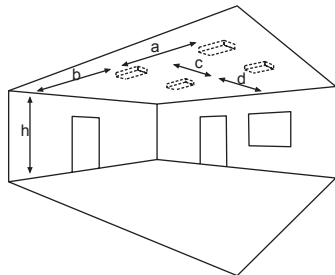

Attention: Minimum installation depth 80 mm

Technische Änderungen vorbehalten/Technical changes reserved

Lighting datas and tables of luminaire distances (E = 1,25 lx)

Ceiling installation

■ Luminaires for central battery systems Wide area optic Distance table for plane emergency routes / distance data in meters