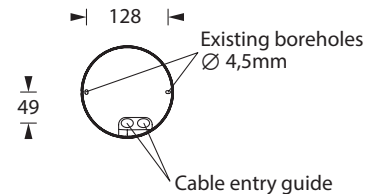

■ Luminaires for central battery systems	■ Self contained luminaires
Illuminant	3W LED	3W LED
Light current	280lm	120lm (net)
Rated operating time 1h/3h	-	280lm (emergency)
Rated operating time 8h	-	120lm (emergency)
Luminous flux		
Emergency (DC)/mains 1h/3h	-	100% / 45%
Emergency (DC)/mains 8h	-	45% / 45%
Power consumption	6VA	5VA
Battery current input	15mA	-
Voltage supply	230V 50/60Hz / 220V DC +25/-20%	230V 50/60Hz
NiMh-Akku 1h/3h/8h	-	4,8V 2,0Ah
Temperature range	-10°C to +40°C	-
non-maintained mode	-	-0°C to +35°C
maintained mode	-	-5°C to +30°C
optional:		
Multi-switch and monitoring module	ELC, MSÜ3 SET009, SET010	-
Self monitoring	-	SELF CHECK
Central monitoring	-	SAFELOG Line SAFELOG Wireless