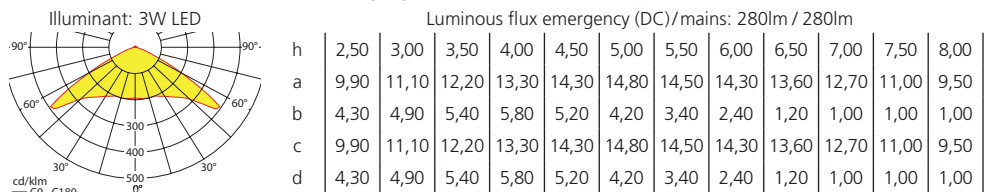

Accessories

Wire guard

Cable assembly set (not for self contained luminaire)

Pressure compensation valve accessory set

Lighting datas and tables of luminaire distances (E = 1,25 lx)

Ceiling mounting

■ Luminaires for central battery systems wide area optic Distance table for plane emergency routes / distance data in meters