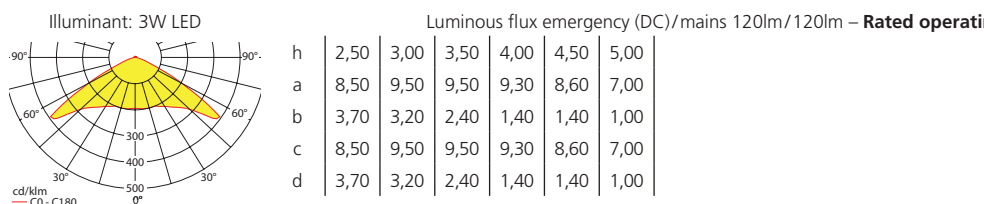

■ Self contained luminaires wide area optic Distance table for plane emergency routes / distance data in meters