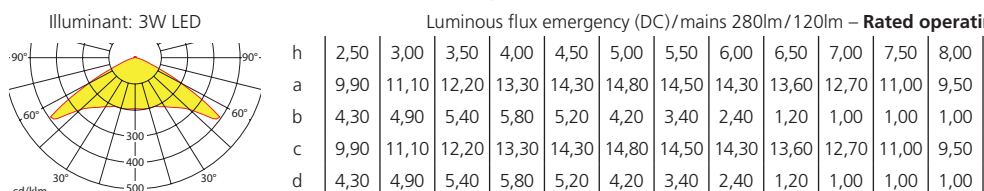

■ Self contained luminaires wide area optic Distance table for plane emergency routes / distance data in meters