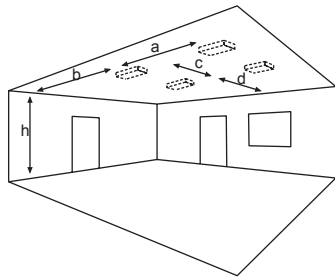

Lighting datas and tables of luminaire distances (E = 1,25 lx)

Ceiling mounting