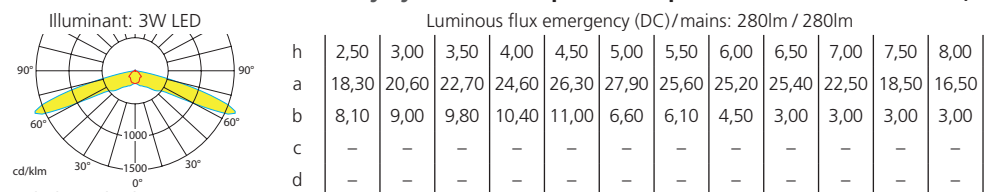

■ Luminaires for central battery systems escape route optic Distance table for plane emergency routes / distance data in meters