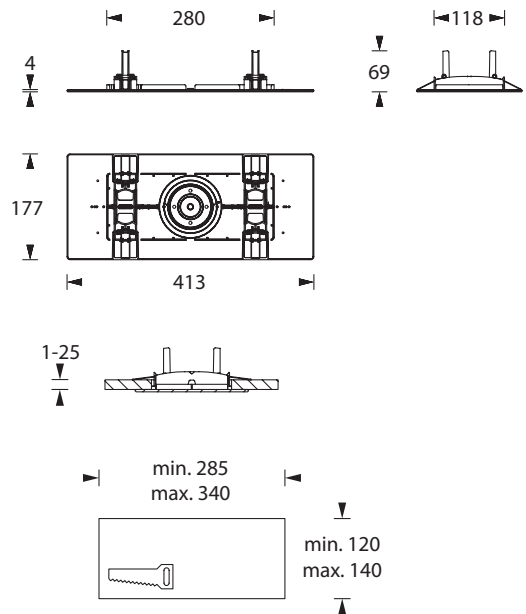

Nicht verwendbar in Verbindung mit einem Deckeneinbaurahmen.

Universal cover plate for ceiling cutouts

With the universal cover plate, existing ceiling cutouts can be covered and different types of luminaires can be mounted surface or recessed. Easy luminaire mounting due to pre-stamped mounting holes.

Cannot be used in conjunction with a recessed ceiling frame.

Technische Daten / Technical specifications

Material	Polycarbonat Polycarbonate
Farbe/color	weiß white
Abmessungen (B x H x T) Dimensions (W x H x D)	413 x 69 x 177 mm
Deckenausschnitt (B x H) Ceiling Cutout (W x H)	min. 285 / max. 340 min. 120 / max. 140 mm
Max. Traglast Max. load capacity	2,6 kg