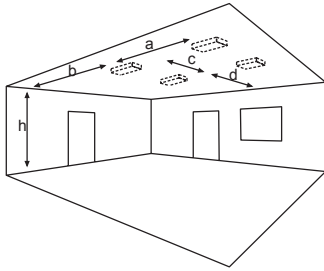

Cable inlet into the luminaire possible from the back and from below. Product includes an IP65 membrane pressure compensation valve.

Technical specifications

Connecting terminals	3 x 2,5 mm ² for double assignment
Casing/colour	Aluminum die-cast / white
Type of assembly	Ceiling mounting
Dimensions (W x H x D)	190 x 56 x 190 mm
Protection class	IP65
Safety class	I

¹⁾Lowest permissible temperature -10°C in case of use ELC, MSÜ3, SET009, SET010.

Accessories

Chain assembly set
Cable assembly set
Rear mounting bracket
Swivel pole and wall bracket

Lighting datas and tables of luminaire distances (E = 1,25 lx)