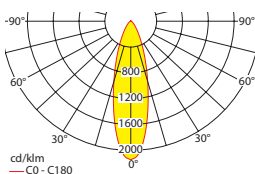

h	6,00	7,00	8,00	9,00	10,00	11,00	12,00	13,00	14,00	15,00	16,00	17,00
a	7,80	8,20	8,60	8,90	9,10	9,20	9,30	9,30	9,30	9,20	9,00	8,80
b	3,10	3,20	3,30	3,30	3,30	3,20	3,10	2,90	2,70	2,40	2,00	1,50
c	7,80	8,20	8,60	8,90	9,10	9,20	9,30	9,30	9,30	9,20	9,00	8,80
d	3,10	3,20	3,30	3,30	3,30	3,20	3,10	2,90	2,70	2,40	2,00	1,50