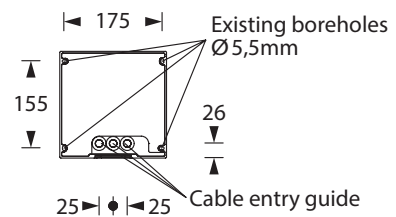

Cable inlet into the luminaire possible from the back and from below. Product includes an IP65 membrane pressure compensation valve.

Technical specifications

Connecting terminals	3 x 2,5 mm ² for double assignment
Casing/colour	Aluminum die-cast / white
Type of assembly	Ceiling mounting
Dimensions (W x H x D)	190 x 56 x 190 mm
Protection class	IP65
Safety class	I

¹⁾Lowest permissible temperature -10°C in case of use ELC, MSÜ3, SET009, SET010.

Accessories

Chain assembly set
Cable assembly set
Rear mounting bracket
Swivel pole and wall bracket

Lighting datas and tables of luminaire distances (E = 1,25 lx)