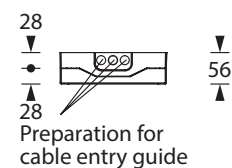

Accessories

Chain assembly set
Cable assembly set
Rear mounting bracket
Swivel pole and wall bracket