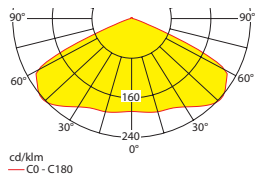

■ Luminaires for central battery systems Wide area optic Distance table for plane emergency routes / distance data in meters

Illuminant: 8 x 3W LED

Lamp luminous flux emergency (DC)/mains: 2800lm / 2800lm

h	3,00	4,00	5,00	6,00	7,00	8,00	9,00	10,00	11,00	12,00	13,00	14,00	15,00	16,00	17,00	18,00	19,00	20,00
a	15,60	19,70	23,40	26,90	30,10	32,80	35,30	37,10	38,50	39,20	39,60	40,00	40,30	40,40	40,40	40,10	39,40	38,40
b	7,20	9,10	10,70	12,00	13,10	13,70	14,00	14,20	14,30	14,30	14,10	13,70	12,90	11,90	10,50	8,90	7,10	4,80
c	15,60	19,70	23,40	26,90	30,10	32,80	35,30	37,10	38,50	39,20	39,60	40,00	40,30	40,40	40,40	40,10	39,40	38,40
d	7,20	9,10	10,70	12,00	13,10	13,70	14,00	14,20	14,30	14,30	14,10	13,70	12,90	11,90	10,50	8,90	7,10	4,80

■ Luminaires for central battery systems Escape route optic Distance table for plane emergency routes / distance data in meters

Illuminant: 8 x 3W LED

Lamp luminous flux emergency (DC)/mains: 2800lm / 2800lm