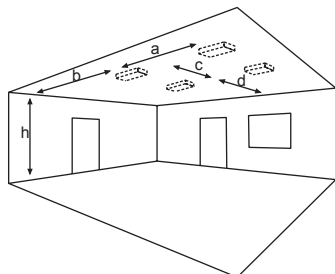

Accessories

Wire guard

Pictogram-set*

Exit pictogram FR

Exit pictogram FL

Exit pictogram FU

* Pictogram-set included in the delivery. Other pictograms available on request.

Lighting datas and tables of luminaire distances (E = 1,25 lx)

Wall mounting