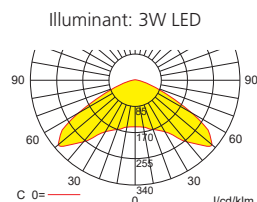

■ Self contained luminaires wide area optic

Distance table for plane emergency routes / distance data in meters

Luminous flux emergency (DC)/mains: 190lm/190lm – Rated operating time: 1h/3h

	h	2,50	3,00	3,50	4,00	4,50	5,00	5,50	6,00	6,50	7,00	7,50	8,00	8,50	9,00	9,50	10,00	10,50	11,00	12,00
a	8,60	9,70	10,50	11,20	11,70	9,50	-	-	-	-	-	-	-	-	-	-	-	-	-	-
b	3,60	3,90	4,00	3,00	2,90	1,50	-	-	-	-	-	-	-	-	-	-	-	-	-	-
c	8,60	9,70	10,50	11,20	11,70	9,50	-	-	-	-	-	-	-	-	-	-	-	-	-	-
d	3,60	3,90	4,00	3,00	2,90	1,50	-	-	-	-	-	-	-	-	-	-	-	-	-	-