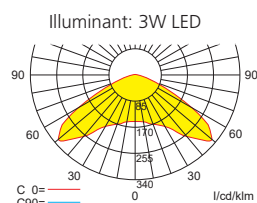

Lighting datas and tables of luminaire distances (E = 1,25 lx)

Wall mounting

■ Luminaires for central battery systems wide area optic

Distance table for plane emergency routes / distance data in meters

Luminous flux emergency (DC)/mains: 190lm / 190lm