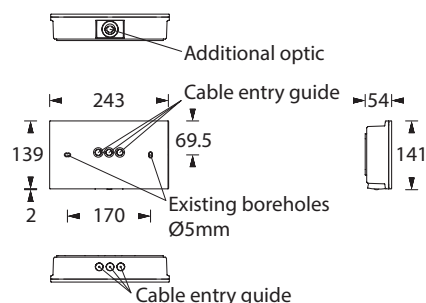

Technical specifications

Visibility distance	23 m
Connecting terminals	2 x 2,5 mm² for double assignment
Casing/colour	Polycarbonate/white (light cover clear)
Type of assembly	Wall mounting
Dimensions (W x H x D)	243 x 141 x 54 mm
Protection class	IP43
Safety class	II

	■ Luminaires for central battery systems		■ Self contained luminaires	
	Exit sign	Safety modul	Exit sign	Safety modul
Illuminant	1W LED-bar	3W Power LED	1W LED-bar	3W Power LED
Light current	130lm	190lm	130lm	-
Rated operating time 1h/3h	-	-	-	190lm (emergency)
Luminous flux Emergency (DC)/mains 1h/3h	-	-	15% - 50% / 100%	100% / 0%
Power consumption	10,5VA		9,5VA	
Battery current input	26mA		-	
Rated operating time Battery operation	-	-	1h/3h	1h/3h
Voltage supply	230V 50/60Hz / 220V DC +25/-20%		230V 50/60Hz	
NiMh-Akku 1h/3h	-		4,8V 2,0Ah	
Temperature range non-maintained mode	-10°C to +40°C		-	-
maintained mode	-		-0°C to +35°C	-5°C to +30°C
optional:				
Multi-switch and monitoring module	ELC, MSÜ3, SET009, SET010		-	-
Self monitoring	-		SELF CHECK	
Central monitoring	-		SAFELOG Line SAFELOG Wireless