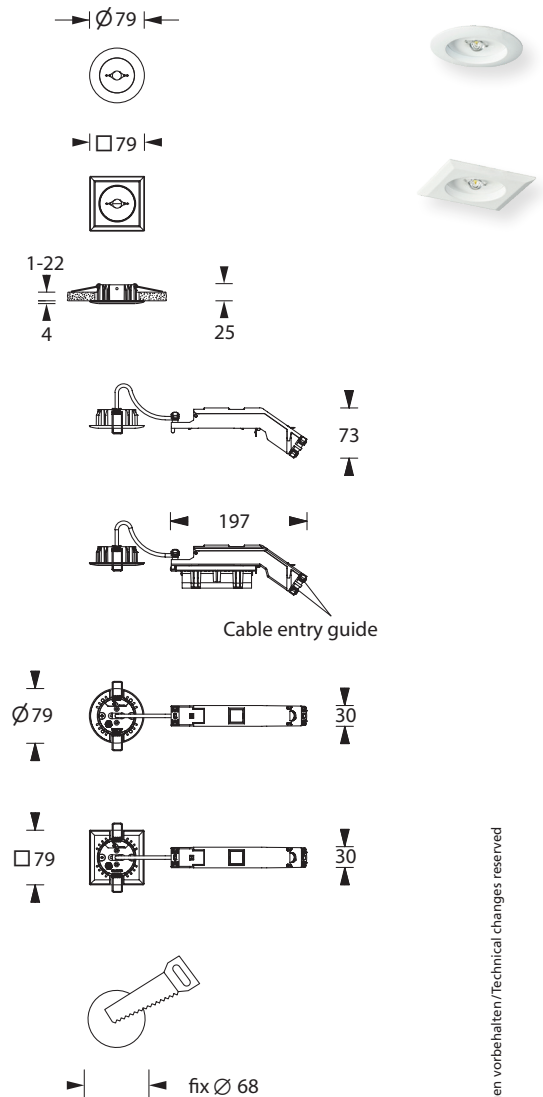

3W
LED

IP20

Farbe / Colour

L-STAR E

Almost ceiling-flush luminaire body made of die-cast aluminum, powder-coated in white in round or square design for recessed ceiling mounting.

To reduce maintenance costs, the battery in the self-contained version can be replaced without tools via a click system.

Optionally available with optics for wide area or escape route illumination.

The luminaire can be installed together with a HALOX concrete recessed housing. ¹⁾

Technical specifications

Connecting terminals	2 x 2.5 mm ² for double assignment
Casing/colour	Aluminum / polycarbonate / white
Type of assembly	Recessed ceiling mounting
Dimensions	
Luminaire ER (ØxH)	79 x 29 mm
Luminaire EQ (WxHxD)	79 x 29 x 79 mm
Container (WxHxD)	197 x 73 x 30 mm
Protection class	IP20
Safety class	II

Accessories

Hall downlight 60° accessories-set

5lx-optic accessories-set

¹⁾ Approved concrete installation housings from Comp. Kaiser (not included in the delivery): Recessed housings for on-side mixed concrete

Attention: Minimum installation depth 80mm

Technische Änderungen vorbehalten/Technical changes reserved

Lighting datas and tables of luminaire distances (E = 1,25 lx)

Ceiling mounting

■ Luminaires for central battery systems Wide area optic