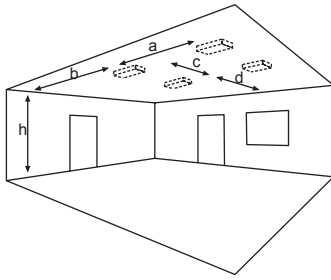

Optionally available with optics for wide area or escape route illumination.

The luminaire can be installed together with a HALOX concrete recessed housing. ¹⁾

Technical specifications

Connecting terminals	2 x 2.5 mm ² for double assignment
Casing/colour	Aluminum / polycarbonate / white
Type of assembly	Recessed ceiling mounting
Dimensions	
Luminaire ER (ØxH)	79 x 29 mm
Luminaire EQ (WxHxD)	79 x 29 x 79 mm
Container (WxHxD)	197 x 73 x 30 mm
Protection class	IP20
Safety class	II

Attention: Minimum installation depth 80mm

Technische Änderungen vorbehalten/Technical changes reserved

Lighting datas and tables of luminaire distances (E = 1,25 lx)

Ceiling mounting

■ Luminaires for central battery systems Wide area optic