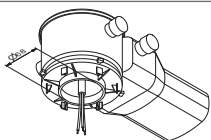

Accessories

Hall downlight 60° accessories-set

5lx-optic accessories-set

¹⁾ Approved concrete installation housings from Comp. Kaiser (not included in the delivery): Recessed housings for on-side mixed concrete

HALOX 100 Kaiser Art. No. 1281-00
with tunnel 190 Kaiser Art. No. 1281-30
with e.g. cover Kaiser Art. No. 1281-01