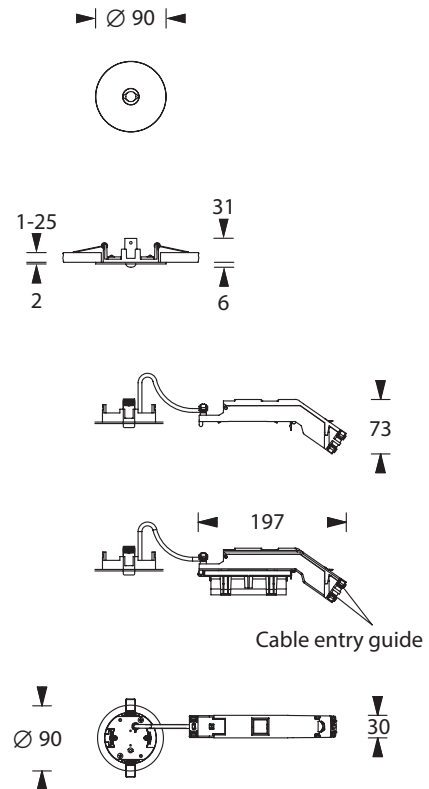

Technical specifications

Connecting terminals	2 x 2,5 mm² for double assignment
Casing/colour	Aluminum/polycarbonate/white other colours available on request
Type of assembly	Recessed mounting
Dimensions	
Luminaire (Ø x H)	90 x 37 mm
Container (W x H x D)	197 x 73 x 30 mm
Protection class	IP20
Safety class	II

	■ Luminaires for central battery systems	■ Self contained luminaires
Illuminant	3W LED	3W LED
Light current	280lm	50lm (net)
Rated operating time 1h/3h	-	280lm (emergency)
Rated operating time 8h	-	120lm (emergency)
Luminous flux		
Emergency (DC)/mains 1h/3h	-	100% / 20%
Emergency (DC)/mains 8h	-	45% / 20%
Power consumption	6VA	5VA
Battery current input	15mA	-
Voltage supply	230V 50/60Hz / 220V DC +25/-20%	230V 50/60Hz
NiMh-Akku 1h/3h/8h	-	4,8V 2,0Ah
Temperature range	-10°C to +40°C	-
non-maintained mode	-	-0°C to +35°C
maintained mode	-	-5°C to +30°C
optional:		
Multi-switch and monitoring module	ELC, MSÜ3, SET009, SET010	-
Self monitoring	-	SELF CHECK
Central monitoring	-	SAFELOG Line SAFELOG Wireless