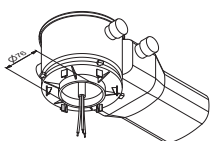

Accessories

Hall downlight 60° accessories-set

5lx-optic accessories-set

¹⁾ Approved concrete installation housings from Comp. Kaiser (not included in the delivery): Recessed housings for on-side mixed concrete

HALOX 100 Kaiser Art. No. 1281-00
with tunnel 190 Kaiser Art. No. 1281-30
with e.g. cover Kaiser Art. No. 1281-03