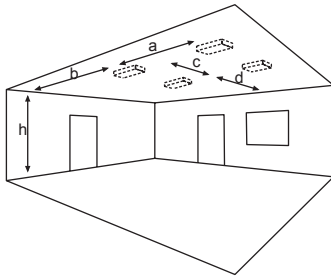

Lighting datas and tables of luminaire distances (E = 1,25 lx)

Ceiling mounting

Luminaires for central battery systems Wide area optics

Distance table for plane emergency routes / distance data in meters

Illuminant: 3W LED
Luminous flux emergency/mains: 280lm / 280lm

h	2,50	3,00	3,50	4,00	4,50	5,00	5,50	6,00	6,50	7,00	7,50	8,00	8,50	9,00	9,50	10,00	10,50	11,00	11,50
a	10,50	11,90	13,20	14,10	14,60	14,90	14,80	14,60	14,20	12,00	9,90	7,80	-	-	-	-	-	-	-
b	4,70	5,10	5,20	5,20	5,00	4,50	3,30	2,00	0,90	0,80	0,80	0,80	-	-	-	-	-	-	-
c	10,50	11,90	13,20	14,10	14,60	14,90	14,80	14,60	14,20	12,00	9,90	7,80	-	-	-	-	-	-	-
d	4,70	5,10	5,20	5,20	5,00	4,50	3,30	2,00	0,90	0,80	0,80	0,80	-	-	-	-	-	-	-

Self contained luminaires Wide area optics

Distance table for plane emergency routes / distance data in meters

Illuminant: 3W LED
Luminous flux emergency/mains: 280lm/50lm – **Rated operating time:: 1h/3h**

h	2,50	3,00	3,50	4,00	4,50	5,00	5,50	6,00	6,50	7,00	7,50	8,00	8,50	9,00	9,50	10,00	10,50	11,00	11,50
a	10,50	11,90	13,20	14,10	14,60	14,90	14,80	14,60	14,20	12,00	9,90	7,80	-	-	-	-	-	-	-
b	4,70	5,10	5,20	5,20	5,00	4,50	3,30	2,00	0,90	0,80	0,80	0,80	-	-	-	-	-	-	-
c	10,50	11,90	13,20	14,10	14,60	14,90	14,80	14,60	14,20	12,00	9,90	7,80	-	-	-	-	-	-	-
d	4,70	5,10	5,20	5,20	5,00	4,50	3,30	2,00	0,90	0,80	0,80	0,80	-	-	-	-	-	-	-

Illuminant: 3W LED
Luminous flux emergency/mains: 120lm/50lm – **Rated operating time:: 8h**

h	2,50	3,00	3,50	4,00	4,50	5,00	5,50	6,00	6,50	7,00	7,50	8,00	8,50	9,00	9,50	10,00	10,50	11,00	11,50
a	9,00	9,60	9,70	9,50	7,70	6,00	-	-	-	-	-	-	-	-	-	-	-	-	-
b	3,40	3,20	2,40	1,10	1,00	1,00	-	-	-	-	-	-	-	-	-	-	-	-	-
c	9,00	9,60	9,70	9,50	7,70	6,00	-	-	-	-	-	-	-	-	-	-	-	-	-
d	3,40	3,20	2,40	1,10	1,00	1,00	-	-	-	-	-	-	-	-	-	-	-	-	-

Luminaires for central battery systems Escape route optics

Distance table for plane emergency routes / distance data in meters

Illuminant: 3W LED
Luminous flux emergency/mains: 280lm / 280lm

h	2,50	3,00	3,50	4,00	4,50	5,00	5,50	6,00	6,50	7,00	7,50	8,00	8,50	9,00	9,50	10,00	10,50	11,00	11,50
a	18,20	20,40	22,50	24,30	25,90	27,40	28,90	27,60	27,50	21,00	16,00	14,00	10,00	8,00	-	-	-	-	-
b	8,00	8,90	9,60	10,10	10,50	10,30	9,10	6,20	6,20	6,00	6,00	6,00	6,00	4,00	-	-	-	-	-
c	-	-	-	-	-	-	-	-	-	-	-	-	-	-	-	-	-	-	-
d	-	-	-	-	-	-	-	-	-	-	-	-	-	-	-	-	-	-	-

Self contained luminaires Escape route optics

Distance table for plane emergency routes / distance data in meters

Illuminant: 3W LED
Luminous flux emergency/mains: 280lm/50lm – **Rated operating time:: 1h/3h**

h	2,50	3,00	3,50	4,00	4,50	5,00	5,50	6,00	6,50	7,00	7,50	8,00	8,50	9,00	9,50	10,00	10,50	11,00	11,50
a	18,20	20,40	22,50	24,30	25,90	27,40	28,90	27,60	27,50	21,00	16,00	14,00	10,00	8,00	-	-	-	-	-
b	8,00	8,90	9,60	10,10	10,50	10,30	9,10	6,20	6,20	6,00	6,00	6,00	6,00	4,00	-	-	-	-	-
c	-	-	-	-	-	-	-	-	-	-	-	-	-	-	-	-	-	-	-
d	-	-	-	-	-	-	-	-	-	-	-	-	-	-	-	-	-	-	-

Illuminant: 3W LED
Luminous flux emergency/mains: 120lm/50lm – **Rated operating time:: 8h**

h	2,50	3,00	3,50	4,00	4,50	5,00	5,50	6,00	6,50	7,00	7,50	8,00	8,50	9,00	9,50	10,00	10,50	11,00	11,50
a	15,50	17,10	18,60	18,00	12,00	10,00	-	-	-	-	-	-	-	-	-	-	-	-	-
b	6,60	7,00	6,90	4,30	4,00	3,00	-	-	-	-	-	-	-	-	-	-	-	-	-
c	-	-	-	-	-	-	-	-	-	-	-	-	-	-	-	-	-	-	-
d	-	-	-	-	-	-	-	-	-	-	-	-	-	-	-	-	-	-	-