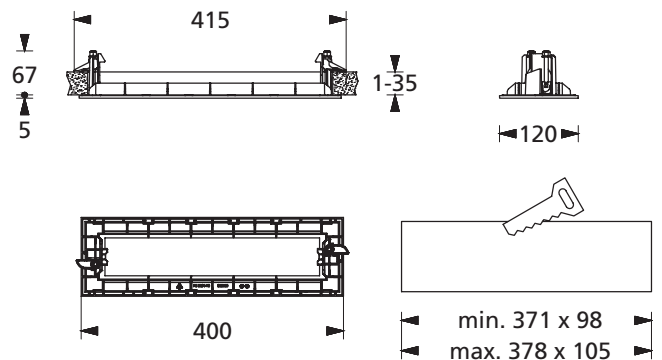

Technische Änderungen vorbehalten/Technical changes reserved