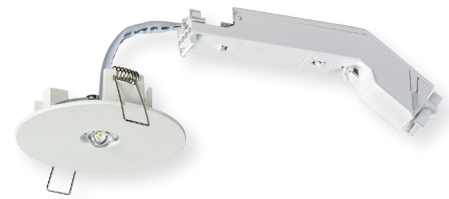

3W
LED

IP20

L-STAR ED

Almost ceiling flush luminaire body made of aluminum die-cast, powder-coated in white in round design for recessed ceiling installation.

To reduce maintenance costs, the battery in the self-contained version can be replaced without tools via a click system.

Optionally available with optics for wide area or escape route illumination.

The luminaire can also be installed together with a HALOX concrete recessed housing.¹⁾

Technical specifications

Connecting terminals	2 x 2,5 mm ² for double assignment
Casing/colour	Aluminum/polycarbonate/white other colours available on request
Type of assembly	Recessed mounting
Dimensions	
Luminaire (Ø x H)	90 x 37 mm
Container (W x H x D)	197 x 73 x 30 mm
Protection class	IP20
Safety class	II

	■ Luminaires for central battery systems	■ Self contained luminaires
Illuminant	3W LED	3W LED
Light current	240lm	50lm (net)
Rated operating time 1h/3h	-	240lm (emergency)
Rated operating time 8h	-	110lm (emergency)
Luminous flux		
Emergency (DC)/mains 1h/3h	-	100% / 20%
Emergency (DC)/mains 8h	-	50% / 20%
Power consumption	6VA	5VA
Battery current input	15mA	-
Voltage supply	230V 50/60Hz / 220V DC +25/-20%	230V 50/60Hz
NiMh-Akku 1h/3h/8h	-	4,8V 2,0Ah
Temperature range	-10°C to +40°C	-
non-maintained mode	-	-0°C to +35°C
maintained mode	-	-5°C to +30°C
optional:		
Multi-switch and monitoring module	ELC, MSÜ3, SET009, SET010	-
Self monitoring	-	SELF CHECK
Central monitoring	-	SAFELOG Line SAFELOG Wireless

¹⁾ Approved concrete installation housings from Comp. Kaiser (not included in the delivery): Recessed housings for on-side mixed concrete

HALOX 100 Kaiser Art. No. 1281-00
with tunnel 190 Kaiser Art. No. 1281-30
with e.g. cover Kaiser Art. No. 1281-03