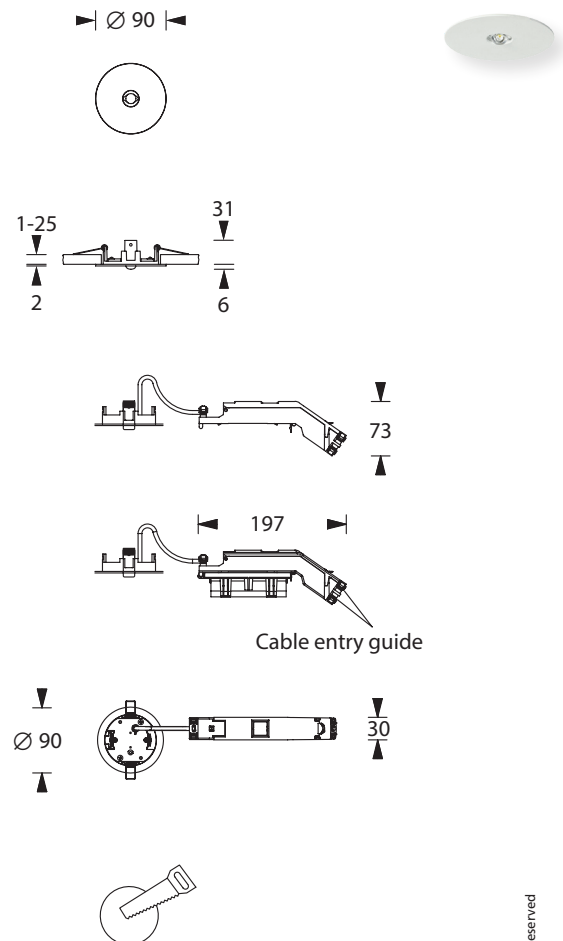

Technical specifications

Connecting terminals	2 x 2,5 mm² for double assignment
Casing/colour	Aluminum/polycarbonate/white other colours available on request
Type of assembly	Recessed mounting
Dimensions	
Luminaire (Ø x H)	90 x 37 mm
Container (W x H x D)	197 x 73 x 30 mm
Protection class	IP20
Safety class	II

	■ Luminaires for central battery systems	■ Self contained luminaires
Illuminant	3W LED	3W LED
Light current	240lm	50lm (net)
Rated operating time 1h/3h	-	240lm (emergency)
Rated operating time 8h	-	110lm (emergency)
Luminous flux		
Emergency (DC)/mains 1h/3h	-	100% / 20%
Emergency (DC)/mains 8h	-	50% / 20%
Power consumption	6VA	5VA
Battery current input	15mA	-
Voltage supply	230V 50/60Hz / 220V DC +25/-20%	230V 50/60Hz
NiMh-Akku 1h/3h/8h	-	4,8V 2,0Ah
Temperature range	-10°C to +40°C	-
non-maintained mode	-	-0°C to +35°C
maintained mode	-	-5°C to +30°C
optional:		
Multi-switch and monitoring module	ELC, MSÜ3, SET009, SET010	-
Self monitoring	-	SELF CHECK
Central monitoring	-	SAFELOG Line SAFELOG Wireless