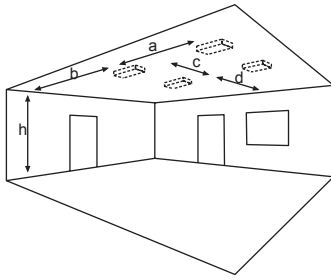

Lighting datas and tables of luminaire distances (E = 1,25 lx)

Ceiling mounting

Luminaires for central battery systems Wide area optics

Distance table for plane emergency routes / distance data in meters

Illuminant: 3W LED
Luminous flux emergency/mains: 240lm / 240lm

h	2,50	3,00	3,50	4,00	4,50	5,00	5,50	6,00	6,50	7,00	7,50	8,00	8,50	9,00	9,50	10,00	10,50	11,00	11,50
a	9,40	10,60	11,50	12,20	12,90	13,30	9,50	8,50	7,40	6,00	-	-	-	-	-	-	-	-	-
b	4,10	4,40	4,60	4,80	4,40	2,50	1,50	1,00	0,90	0,80	-	-	-	-	-	-	-	-	-
c	9,40	10,60	11,50	12,20	12,90	13,30	9,50	8,50	7,40	6,00	-	-	-	-	-	-	-	-	-
d	4,10	4,40	4,60	4,80	4,40	2,50	1,50	1,00	0,90	0,80	-	-	-	-	-	-	-	-	-

Self contained luminaires Wide area optics

Distance table for plane emergency routes / distance data in meters

Illuminant: 3W LED
Luminous flux emergency/mains: 240lm/50lm – **Rated operating time:: 1h/3h**

h	2,50	3,00	3,50	4,00	4,50	5,00	5,50	6,00	6,50	7,00	7,50	8,00	8,50	9,00	9,50	10,00	10,50	11,00	11,50
a	9,40	10,60	11,50	12,20	12,90	13,30	9,50	8,50	7,40	6,00	-	-	-	-	-	-	-	-	-
b	4,10	4,40	4,60	4,80	4,40	2,50	1,50	1,00	0,90	0,80	-	-	-	-	-	-	-	-	-
c	9,40	10,60	11,50	12,20	12,90	13,30	9,50	8,50	7,40	6,00	-	-	-	-	-	-	-	-	-
d	4,10	4,40	4,60	4,80	4,40	2,50	1,50	1,00	0,90	0,80	-	-	-	-	-	-	-	-	-

Illuminant: 3W LED
Luminous flux emergency/mains: 110lm/50lm – **Rated operating time:: 8h**

h	2,50	3,00	3,50	4,00	4,50	5,00	5,50	6,00	6,50	7,00	7,50	8,00	8,50	9,00	9,50	10,00	10,50	11,00	11,50
a	7,90	8,70	8,90	5,40	-	-	-	-	-	-	-	-	-	-	-	-	-	-	-
b	3,20	3,10	1,30	1,00	-	-	-	-	-	-	-	-	-	-	-	-	-	-	-
c	7,90	8,70	8,90	5,40	-	-	-	-	-	-	-	-	-	-	-	-	-	-	-
d	3,20	3,10	1,30	1,00	-	-	-	-	-	-	-	-	-	-	-	-	-	-	-

Luminaires for central battery systems Escape route optics

Distance table for plane emergency routes / distance data in meters

Illuminant: 3W LED
Luminous flux emergency/mains: 240lm / 240lm

h	2,50	3,00	3,50	4,00	4,50	5,00	5,50	6,00	6,50	7,00	7,50	8,00	8,50	9,00	9,50	10,00	10,50	11,00	11,50
a	17,70	19,80	21,60	23,60	25,50	27,00	28,20	17,70	14,80	14,80	13,10	6,00	-	-	-	-	-	-	-
b	7,70	8,70	9,60	10,10	10,40	10,30	9,10	6,20	6,20	6,00	6,00	6,00	-	-	-	-	-	-	-
c	-	-	-	-	-	-	-	-	-	-	-	-	-	-	-	-	-	-	-
d	-	-	-	-	-	-	-	-	-	-	-	-	-	-	-	-	-	-	-

Self contained luminaires Escape route optics

Distance table for plane emergency routes / distance data in meters

Illuminant: 3W LED
Luminous flux emergency/mains: 240lm/50lm – **Rated operating time:: 1h/3h**

h	2,50	3,00	3,50	4,00	4,50	5,00	5,50	6,00	6,50	7,00	7,50	8,00	8,50	9,00	9,50	10,00	10,50	11,00	11,50
a	17,70	19,80	21,60	23,60	25,50	27,00	28,20	17,70	14,80	14,80	13,10	6,00	-	-	-	-	-	-	-
b	7,70	8,70	9,60	10,10	10,40	10,30	9,10	6,20	6,20	6,00	6,00	6,00	-	-	-	-	-	-	-
c	-	-	-	-	-	-	-	-	-	-	-	-	-	-	-	-	-	-	-
d	-	-	-	-	-	-	-	-	-	-	-	-	-	-	-	-	-	-	-

Illuminant: 3W LED
Luminous flux emergency/mains: 110lm/50lm – **Rated operating time:: 8h**

h	2,50	3,00	3,50	4,00	4,50	5,00	5,50	6,00	6,50	7,00	7,50	8,00	8,50	9,00	9,50	10,00	10,50	11,00	11,50
a	15,10	17,10	18,60	12,50	-	-	-	-	-	-	-	-	-	-	-	-	-	-	-
b	6,60	7,00	6,90	4,30	-	-	-	-	-	-	-	-	-	-	-	-	-	-	-
c	-	-	-	-	-	-	-	-	-	-	-	-	-	-	-	-	-	-	-
d	-	-	-	-	-	-	-	-	-	-	-	-	-	-	-	-	-	-	-