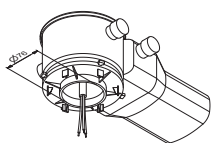

¹⁾ Approved concrete installation housings from Comp. Kaiser (not included in the delivery): Recessed housings for on-side mixed concrete

HALOX 100 Kaiser Art. No. 1281-00
with tunnel 190 Kaiser Art. No. 1281-30
with e.g. cover Kaiser Art. No. 1281-03