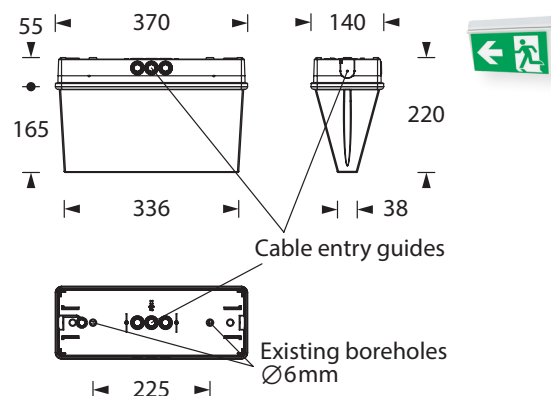

Technical specifications

Visibility distance	32 m
Connecting terminals	2 x 2,5 mm² for double assignment
Casing/colour	Polycarbonate / white (light cover opal)
Type of assembly	Universal mounting
Dimensions (W x H x D)	370 x 220 x 140 mm
Protection class	IP65
Safety class	II

	■ Luminaires for central battery systems	■ Self contained luminaires
Illuminant	1,5W LED-bar	1,5W LED-bar
Light current mains operation	190lm	190lm
Luminous flux		
Emergency (DC)/mains	-	15% - 50% / 100%
Power consumption	5VA	5VA
Battery current input	12mA	-
Rated operating time		
Battery operation	-	1h/3h/8h
Voltage supply	230V 50/60Hz / 220V DC +25/-20%	230V 50/60Hz
NiMh-Akku	-	4,8V 0,8Ah
Temperature range	-10°C to +40°C	-
non-maintained mode	-	-0°C to +35°C ¹⁾
maintained mode	-	-5°C to +30°C ¹⁾
optional:		
Multi-switch and monitoring module	ELC, MSÜ3 SET009, SET010, DALI	-
Self monitoring	-	SELF CHECK
Central monitoring	-	SAFELOG Line SAFELOG Wireless

optional: Heating case