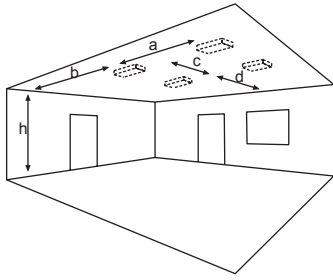

Ø 90

Ø 60

5

42

One-gang box
(not included in the delivery)
Converter
Steel frame
Luminaire covers

Accessories¹⁾

Construction set, round

Construction set

66

Cable entry guide

73

Existing boreholes
Ø 4mm

Allowed boxes from Comp. Kaiser¹⁾

One-gang boxes for cavity wall installation	Kaiser Art. No.: 9264-21 or another make with min. 61 mm depth and the same clear inside diameter, ceiling cutout Ø 68 mm
One-gang boxes for flush-mounting installation	Kaiser Art. No.: 1555-04 or another make with min. 66 mm depth and the same clear inside diameter, ceiling cutout Ø 60 mm
One-gang boxes for on-side mixed concrete	Kaiser Art. No.: 1260-40 or another make with min. 79 mm depth and the same clear inside diameter, ceiling cutout Ø 60 mm
Fire-protection boxes	Kaiser Art. No.: 9464-50 or another make with min. 55 mm depth and the same clear inside diameter, ceiling cutout Ø 74 mm

¹⁾ not included in the delivery

Lighting datas and tables of luminaire distances (E = 1,25 lx)

Ceiling mounting

■ Luminaires for central battery systems Wide area optic

Distance table for plane emergency routes / distance data in meters