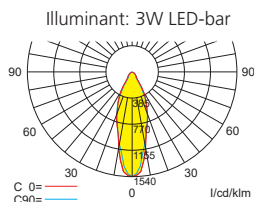

Luminaires for central battery systems

Distance table for plane emergency routes / distance data in meters

Luminous flux emergency (DC)/mains: 350lm / 350lm

h	7,00	8,00	9,00	10,00	11,00	12,00	13,00	14,00	15,00	16,00	17,00	18,00	19,00	20,00
a	9,50	10,10	10,80	11,40	11,90	12,30	12,70	12,70	12,80	12,50	12,10	11,60	11,00	10,50
b	4,00	4,20	4,40	4,60	4,40	4,30	4,00	3,70	3,30	3,00	2,60	2,00	1,60	0,30
c	9,60	10,50	11,20	11,90	12,30	12,60	12,80	12,80	12,60	12,40	12,20	11,90	11,20	10,60
d	4,20	4,40	4,50	4,50	4,40	4,40	4,10	3,80	3,30	3,10	2,90	2,50	2,00	0,70