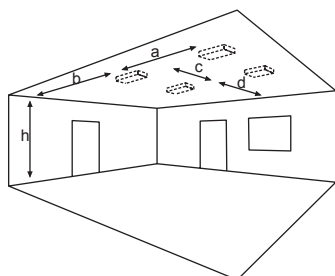

Lighting datas and tables of luminaire distances (E = 1,25 lx)