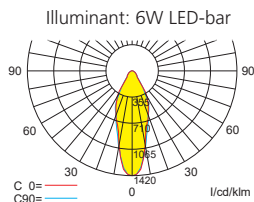

Luminous flux emergency (DC)/mains: 600lm / 600lm

h	7,00	8,00	9,00	10,00	11,00	12,00	13,00	14,00	15,00	16,00	17,00	18,00	19,00	20,00	21,00	22,00	23,00	24,00
a	11,10	11,90	12,90	13,80	14,50	15,10	15,80	16,30	16,70	17,00	17,20	17,30	17,10	17,00	16,40	15,70	15,20	14,60
b	4,80	5,20	5,50	5,80	5,90	6,10	6,20	6,10	5,70	5,40	5,10	4,90	4,40	4,00	3,80	3,30	2,70	2,30
c	11,10	11,70	12,60	13,60	14,60	15,50	16,30	16,80	17,10	17,40	17,20	17,40	17,00	16,60	16,30	15,70	15,10	14,10
d	4,70	5,20	5,70	6,00	6,20	6,10	6,10	5,90	5,70	5,50	5,00	4,50	4,00	3,90	3,70	3,30	2,80	2,30