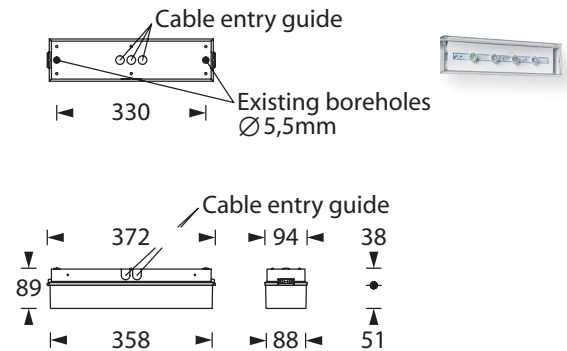

L-PLAST 200 BEL-T

Polycarbonate housing with clear light cover with hall downlight optics for high ceilings.

Available with 3 Watt, 6 Watt or 10 Watt LED-bar.

Technical specifications

Connecting terminals	2 x 2,5 mm² for double assignment
Casing/colour	Polycarbonate/white (light cover clear)
Type of assembly	Ceiling mounting
Dimensions (WxHxD)	372 x 89 x 94 mm
Protection class	IP54
Safety class	II

Illuminant	■ Luminaires for central battery systems			■ Self contained luminaires
	3W LED-bar	6W LED-bar	10W LED-bar	
Light current	350lm	600lm	1.050lm	350lm (net)
Rated operating time 1h/3h	-	-	-	350lm (emergency)
Luminous flux	-	-	-	100% / 100%
Emergency (DC)/ mains 1h/3h	-	-	-	100% / 100%
Power consumption	6VA	10,3VA	15VA	6VA
Battery current input	19mA	27mA	41mA	-
Voltage supply	230V 50/60Hz / 220V DC +25/-20%			230V 50/60Hz NiMh-Akku
NiMh-Akku 1h	-	-	-	4,8V 2,0Ah
NiMh-Akku 3h	-	-	-	4,8V 4,2Ah
Temperature range	-10°C to +40°C			-
non-maintained mode	-	-	-	-0°C to +35°C
maintained mode	-	-	-	-5°C to +30°C
optional:				-
Multi-switch and monitoring module	ELC MSÜ3 SET009 SET010 DALI	ELC MSÜ3 SET009 SET010	ELC MSÜ3 SET009 SET010	-
Self monitoring	-	-	-	SELF CHECK
Central monitoring	-	-	-	SAFELOG Line SAFELOG Wireless