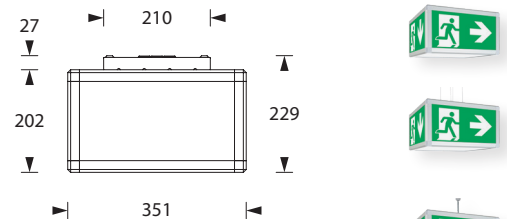

30m

4x3,5W
LED

IP20

IP54

CUBE H-300

Modern, cubic luminaire housing made of anodized aluminum frame and folding upper part made of steel metal. The luminaire comes with three printed pictogram panes and one opal pane. The product is of very rugged construction and quick to install.

The luminaire is available with protection class IP20 or IP54. The IP54 version is equipped with a special sealing upper part made of polycarbonate instead of steel metal.

The luminaire is equipped with 4 x 3,5 watt high-power LED technic.

Technical specifications

Visibility distance	30 m
Connecting terminals	
IP20	3 x 2.5 mm² for double assignment
IP54	2 x 2.5 mm² for double assignment
Casing/colour	
IP20	Aluminum anodized / sheet steel
IP54	Aluminum anodized / sheet steel / polycarbonate
Type of assembly	Ceiling mounting (see accessories)
Dimensions (WxHxD)	
IP20	351 x 229 x 351 mm
IP54	351 x 236 x 351 mm
Protection class	IP20/IP54
Safety class	
IP20	I
IP54	II

	■ Luminaires for central battery systems	■ Self contained luminaires
Illuminant	4 x 3,5W LED-bar	4 x 3,5W LED-bar
Light current mains operation	950lm	950lm
Luminous flux		
Emergency (DC)/mains	-	15% -50% / 100%
Power consumption	13VA	18VA
Battery current input	34mA	-
Rated operating time		
Battery operation	-	1h/3h/8h
Voltage supply	230V 50/60Hz / 220V DC +25/-20%	230V 50/60Hz
NiMh-Akku 1h/3h	-	4,8V 2,0Ah
NiMh-Akku 8h	-	4,8V 4,2Ah
Temperature range	-10°C to +40°C	-
non-maintained mode	-	-0°C to +35°C
maintained mode	-	-5°C to +30°C
optional:		
Multi-switch and monitoring module	ELC, MSÜ3, SET009, SET010, DALI	-
Self monitoring	-	SELF CHECK
Central monitoring	-	SAFELOG Line SAFELOG Wireless

Accessories