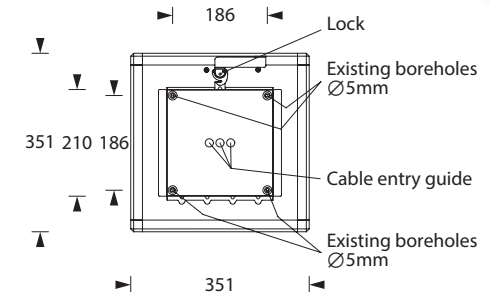

30m

4x3,5W
LED

IP20

IP54

CUBE H-300

Modern, cubic luminaire housing made of anodized aluminum frame and folding upper part made of steel metal. The luminaire comes with three printed pictogram panes and one opal pane. The product is of very rugged construction and quick to install.

The luminaire is available with protection class IP20 or IP54. The IP54 version is equipped with a special sealing upper part made of polycarbonate instead of steel metal.

The luminaire is equipped with 4 x 3,5 watt high-power LED technic.

Technical specifications

Visibility distance	30 m
Connecting terminals	
IP20	3 x 2.5 mm² for double assignment
IP54	2 x 2.5 mm² for double assignment
Casing/colour	
IP20	Aluminum anodized / sheet steel
IP54	Aluminum anodized / sheet steel / polycarbonate
Type of assembly	Ceiling mounting (see accessories)
Dimensions (WxHxD)	
IP20	351 x 229 x 351 mm
IP54	351 x 236 x 351 mm
Protection class	IP20/IP54
Safety class	
IP20	I
IP54	II

	■ Luminaires for central battery systems	■ Self contained luminaires
Illuminant	4 x 3,5W LED-bar	4 x 3,5W LED-bar
Light current mains operation	950lm	950lm
Luminous flux		
Emergency (DC)/mains	-	15% -50% / 100%
Power consumption	13VA	18VA
Battery current input	34mA	-
Rated operating time		
Battery operation	-	1h/3h/8h
Voltage supply	230V 50/60Hz / 220V DC +25/-20%	230V 50/60Hz
NiMh-Akku 1h/3h	-	4,8V 2,0Ah
NiMh-Akku 8h	-	4,8V 4,2Ah
Temperature range	-10°C to +40°C	-
non-maintained mode	-	-0°C to +35°C
maintained mode	-	-5°C to +30°C
optional:		
Multi-switch and monitoring module	ELC, MSÜ3, SET009, SET010, DALI	-
Self monitoring	-	SELF CHECK
Central monitoring	-	SAFELOG Line SAFELOG Wireless

Accessories