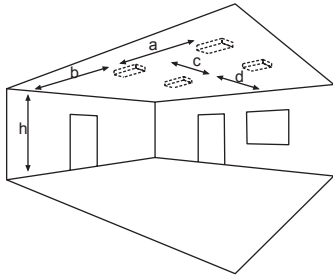

Lighting datas and tables of luminaire distances (E = 1,25 lx)

Ceiling mounting

■ Luminaires for central battery systems

Distance table for plane emergency routes / distance data in meters

Illuminant: 3W LED-bar

Luminous flux emergency (DC)/mains: 380lm / 380lm