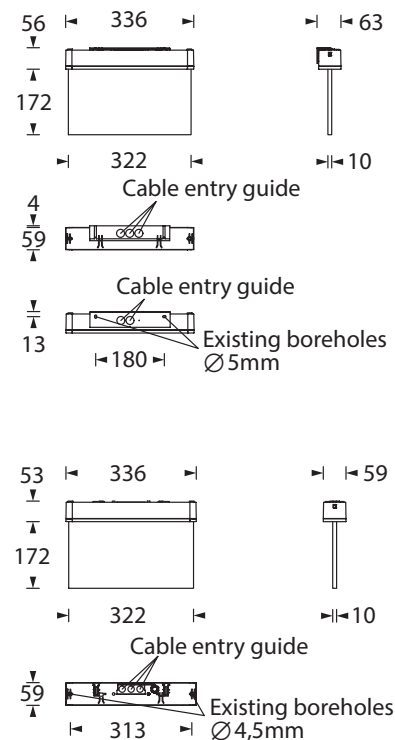

Pane illumination with 3 watt LED-bar. Viewing distance 30m, pictogram set is included.

Technical specifications

Visibility distance	30m
Connecting terminals	2 x 2,5mm² for double assignment
Casing/colour	Polycarbonate, white / Light cover clear
Type of assembly	Universal mounting
Dimensions (WxHxD)	
Wall mounting	336 x 228 x 63 mm
Ceiling mounting	336 x 225 x 59 mm
Protection class	IP65
Safety class	II

	■ Luminaires for central battery systems	■ Self contained luminaires
Illuminant	3W LED-bar	3W LED-bar
Light current mains operation	380lm	380lm
Luminous flux		
Emergency (DC)/mains 1h	-	100% / 100%
Emergency (DC)/mains 3h	-	85% / 100%
Power consumption	6VA	6VA
Battery current input	19mA	-
Rated operating time		
Battery operation	-	1h/3h
Voltage supply	230V 50/60Hz / 220V DC +25/-20%	230V 50/60Hz
NiMh-Akku	-	4,8V 2,0Ah
Temperature range	-10°C to +40°C	-
non-maintained mode	-	0°C to +35°C
maintained mode	-	-5°C to +30°C
optional:		
Multi-switch and monitoring module	MSÜ3, SET009 SET010, DALI	-
Self monitoring	-	SELF CHECK
Central monitoring	-	SAFELOG

Accessories

Accessories	Pictogram-set*
Cable assembly set	Exit pictogram FR
Wire guard	Exit pictogram FL
Recessed ceiling frame	Exit pictogram FU
Wall bracket	Blind pane for single-sided pictogram mounting

* Pictogram-set included in the delivery.
Other pictograms available on request.

Technische Änderungen vorbehalten/Technical changes reserved