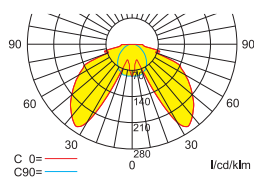

h	2,00	2,50	3,00	3,50	4,00	4,50	5,00
a	5,60	6,10	6,30	5,50	6,40	6,30	5,90
b	2,20	2,30	2,20	2,10	1,80	1,30	0,10
c	9,80	10,80	11,50	10,00	8,40	8,00	2,00
d	3,90	4,30	4,50	0,70	0,50	0,40	0,10

■ Self contained luminaires

Distance table for plane emergency routes / distance data in meters

Illuminant: 3W LED-bar

Luminous flux emergency/mains: 380lm/380lm – Rated operating time: 1h