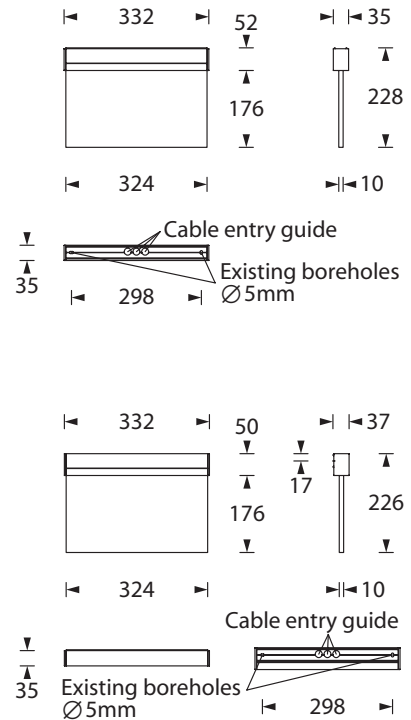

30m

1,5W
LED

3W
LED

IP40

COMPACT 300

Extremely lean casing from anodized aluminum continuous casting with screwless cover caps.

Universal assembly for ceiling and wall mounting by turns of the upper light profile.

The 10 mm light deflecting pane is illuminated with a 1,5 watt or 3 watt LED-bar and is delivered with a pictogram-set.

Technical specifications

Visibility distance	30 m
Connecting terminals	3 x 2,5 mm² for double assignment
Casing/colour	Aluminum continuous casting, anodized
Type of assembly	Universal mounting
Dimensions (W x H x D)	
Ceiling mounting	332 x 228 x 35 mm
Wall mounting	332 x 226 x 37 mm
Protection class	IP40
Safety class	I

Illuminant	■ Luminaires for central battery systems		■ Self contained luminaires	
	1,5W LED-bar	3W LED-bar	1,5W LED-bar	3W LED-bar
Light current mains operation	190lm	350lm	190lm	350lm
Luminous flux				
Emergency (DC)/mains	-		15% - 50% / 100%	
Power consumption	5VA	6VA	5VA	6VA
Battery current input	12mA	19mA	-	-
Rated operating time				
Battery operation	-		1h/3h/8h	
Voltage supply	230V 50/60Hz / 220V DC +25/-20%		230V 50/60Hz	
NiMh-Akku	-		4,8V 0,8Ah	
Temperature range	-10°C to +40°C		-	
non-maintained mode	-		-0°C to +35°C	
maintained mode	-		-5°C to +30°C	
optional:				
Multi-switch and monitoring module	MSÜ3, SET009, SET010		-	
Self monitoring	-		SELF CHECK	
Central monitoring	-		SAFELOG	

Accessories

Accessories	Pictogram-set*
Cable assembly set	Exit pictogram FR
Chain assembly set	Exit pictogram FL
Central pendulum	Exit pictogram FU
Wire guard only for wall mounting	Blind pane

* Pictogram-set included in the delivery.
Other pictograms available on request.